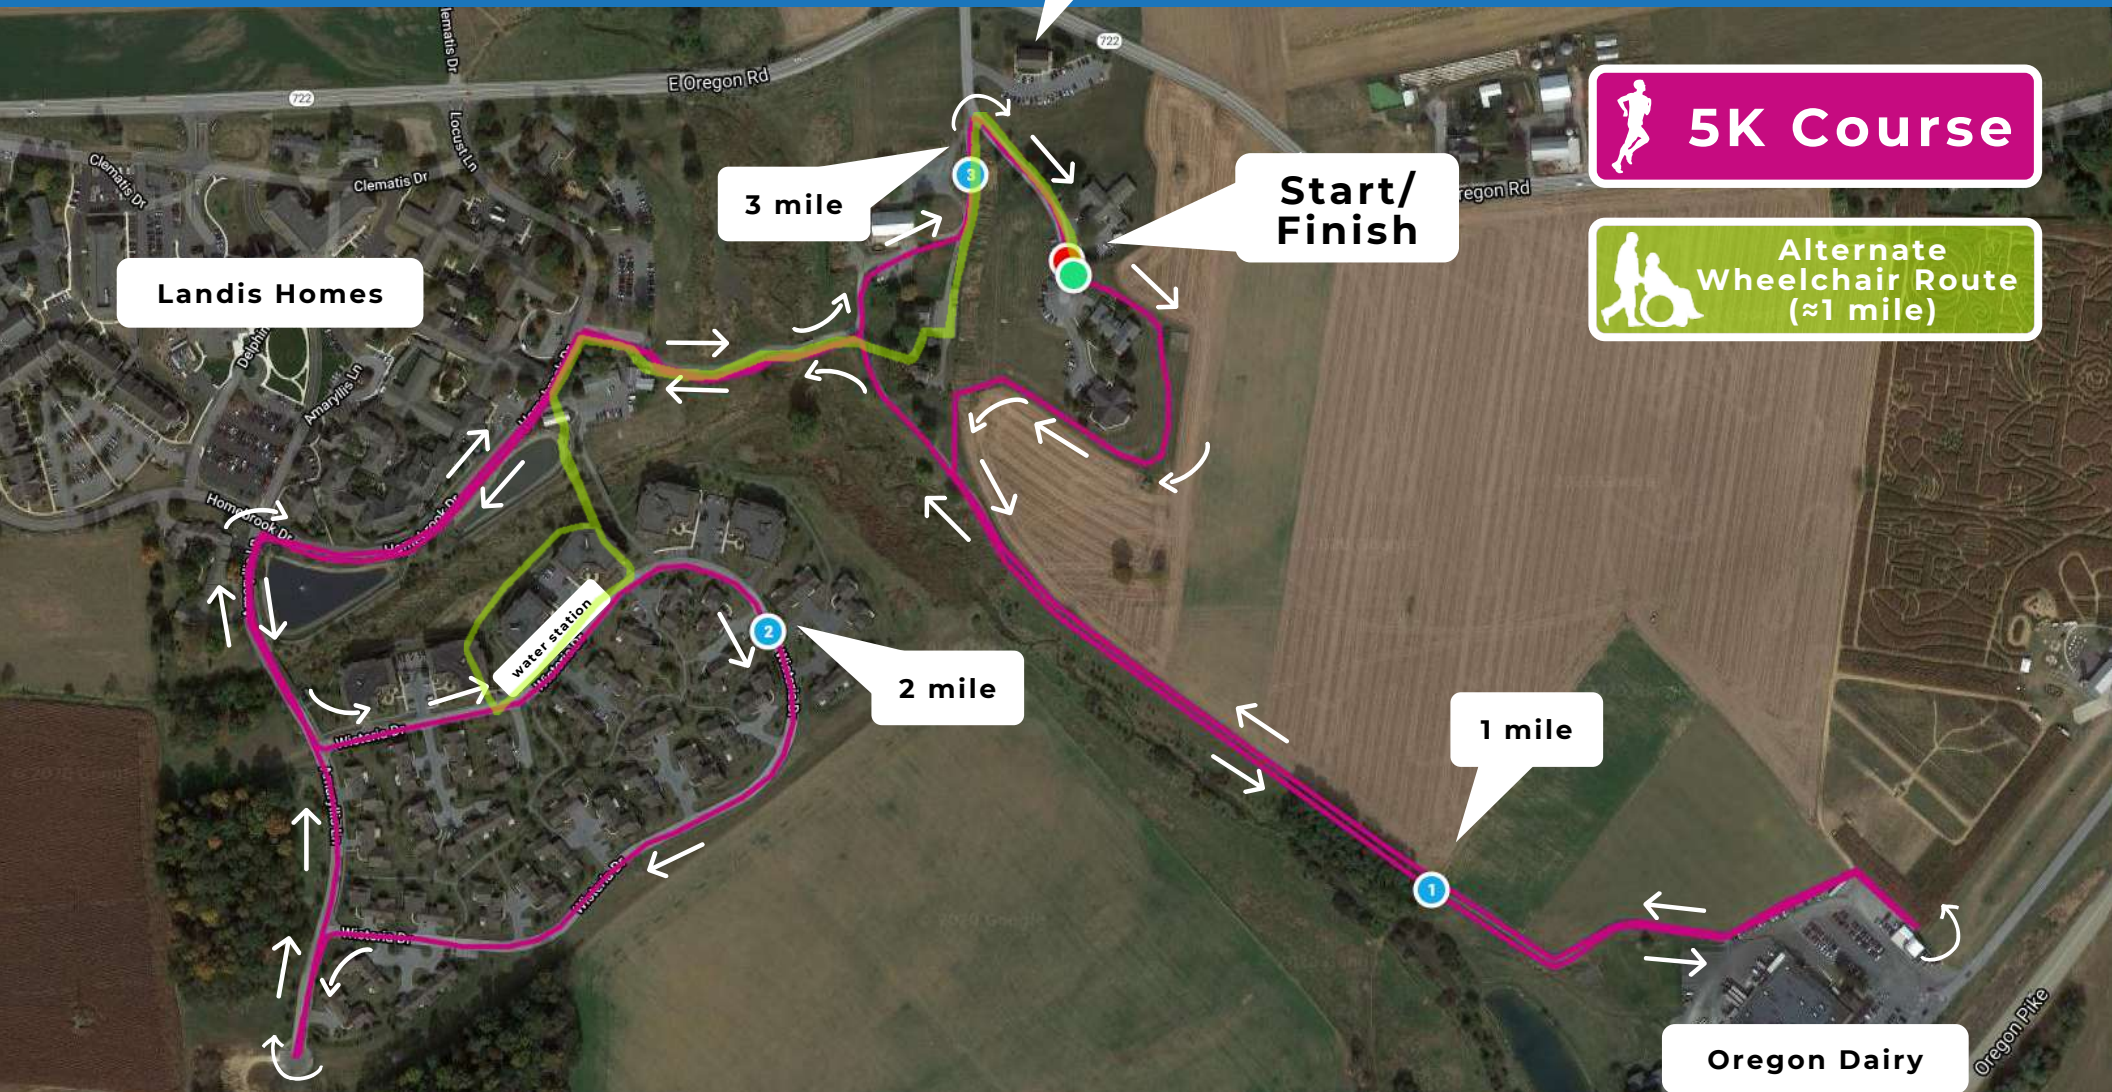

Friendship Community's 5K Run, Walk & Wheel for Capabilities

- Off busy roads
- 1/4 mile grass
- 1 mile packed fine gravel
- remaining route - paved

Register Online & more details at...

FriendshipCommunity.net/5K